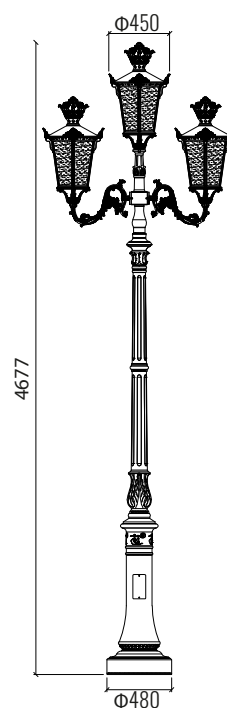

PRO

CRI ≥ 80

AC100-277V
50/60Hz

3 Years

DIMENSION DRAW

Model:	Vittoria
Format:	Cylindrical
Location:	Exterior
Wattage:	180W
Materials:	Aluminum
Led Color:	3000K / 4000K / 6500K
Product Dimension:	Φ450*H4677mm
IP Code:	65
Fixation:	Ground
CRI :	80
Lumen Output:	17.145LM
Frequency:	50/60 Hz